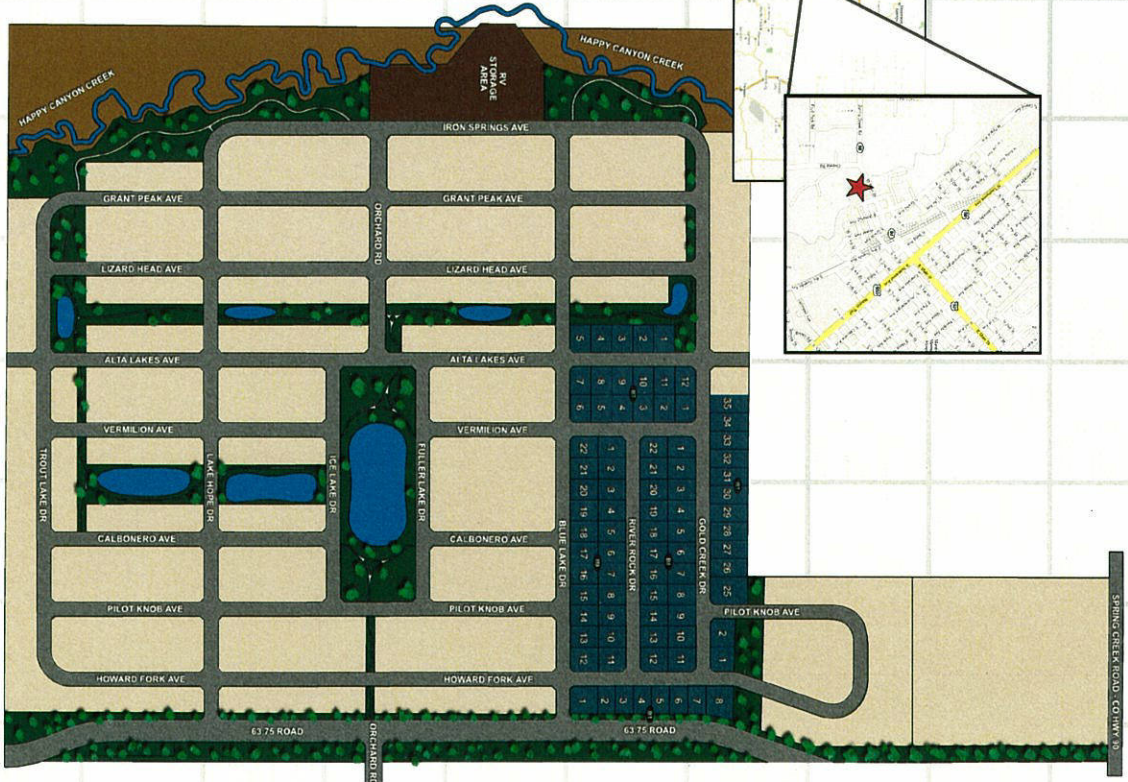

Waterfall Canyon

Located 2 miles west of downtown Montrose, Waterfall Canyon offers a country feel, yet is close to city amenities. Open space, ponds and parks will all be linked by an extensive trail system as the subdivision is completed allowing residents the opportunity to enjoy the tremendous San Juan Mountain views.

Featured Builders
With Homes Starting In The $180,000's

LEADERSHIP
CIRCLE LLC
REAL ESTATE DEVELOPMENT

970-249-3398
www.leadershipcirclellc.com