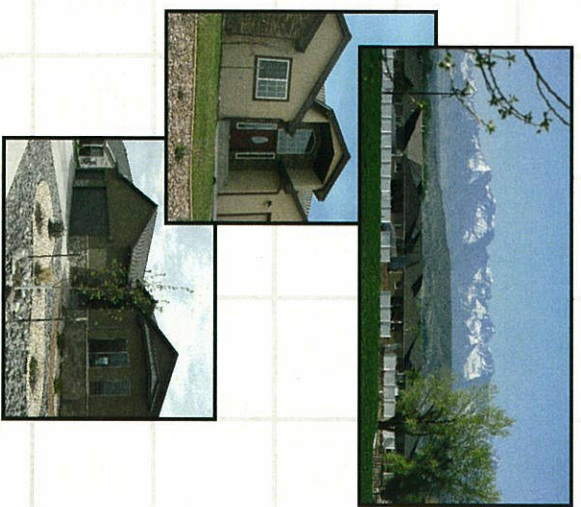

Waterfall Canyon

Located 2 miles west of downtown Montrose, Waterfall Canyon offers a country feel, yet is close to city amenities. Open space, ponds and parks will all be linked by an extensive trail system as the subdivision is completed allowing residents the opportunity to enjoy the tremendous San Juan Mountain views.

Featured Builders
With Homes Starting In The $180,000's

LEADERSHIP
CIRCLE LLC
REAL ESTATE DEVELOPMENT

970-249-3398
www.leadershipcirclellc.com