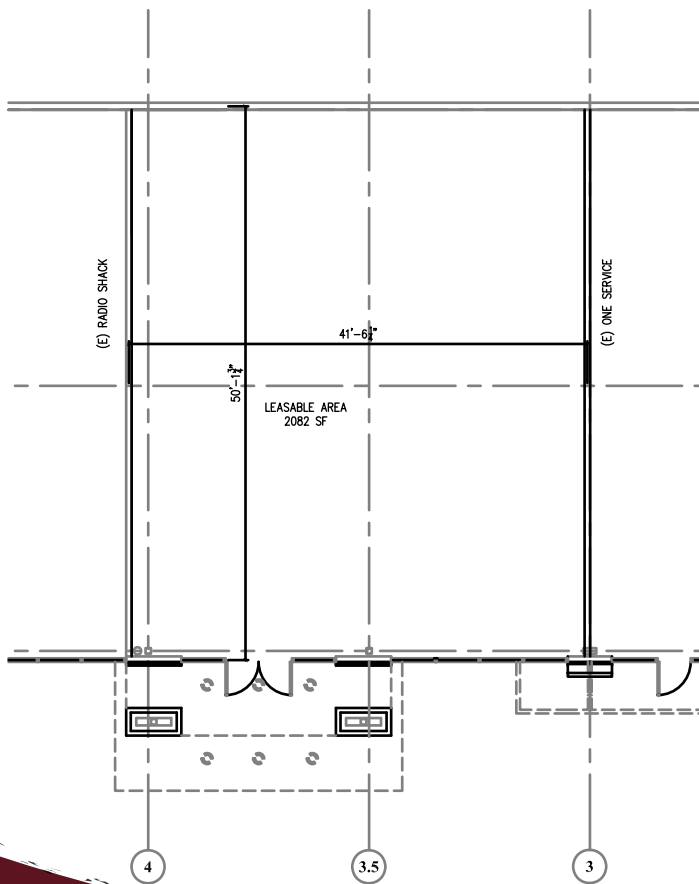

# Unit 1A - Suite B

- Excellent Hwy 550 visibility
- Located next to Radio Shack and Sports Authority
- Comes with 60 sf of signage
- Can be divided into two smaller spaces

Join the following retailers  
at River Landing: